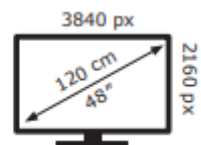

Samsung

QE48S90FAE

65 kWh/1000h

ABCDEF**G**

132 kWh/1000h

2019/2013

Samsung

QE48S90FAE

65 kWh/1000h

ABCDEF**G**

132 kWh/1000h

2019/2013