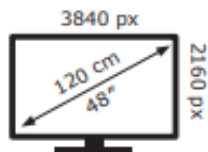

Samsung

QE48S90FAE

**65** kWh/1000h

ABCDEF**G**

**132** kWh/1000h

2019/2013

Samsung

QE48S90FAE