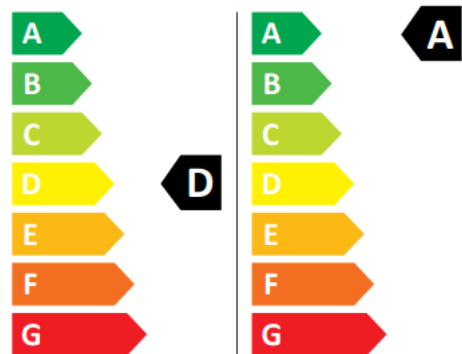

Haier BHA6SD696M6DB980

308 kWh / 100 cycles | 35 kWh / 100 cycles

6,0 kg  9,0 kg

86 L  46 L

8:30  3:48

A B C D E F G

72 dB 
A B C D

2019/2014