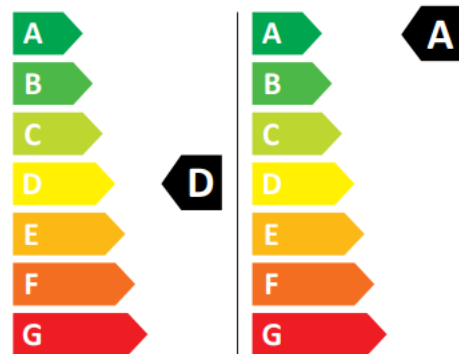

Haier BHA6SD696M6DB980

308 kWh / 100 cycles | 35 kWh / 100 cycles

6,0 kg  9,0 kg

86 L  46 L

8:30  3:48

A B C D E F G

72 dB 
A B C D

2019/2014