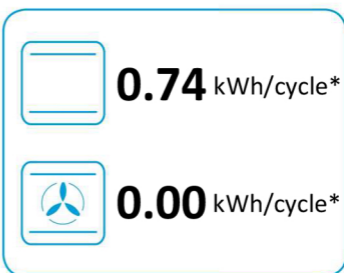

A

B

C

D

A

36 L

0.74 kWh/cycle*

0.00 kWh/cycle*