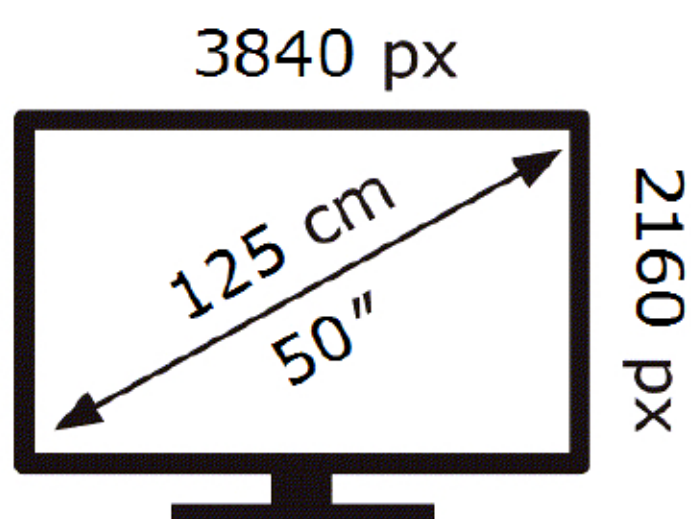

ENERG

Samsung

QE50Q7FAAU

69 kWh/1000h

ABCDEF **G**

112 kWh/1000h

2019/2013