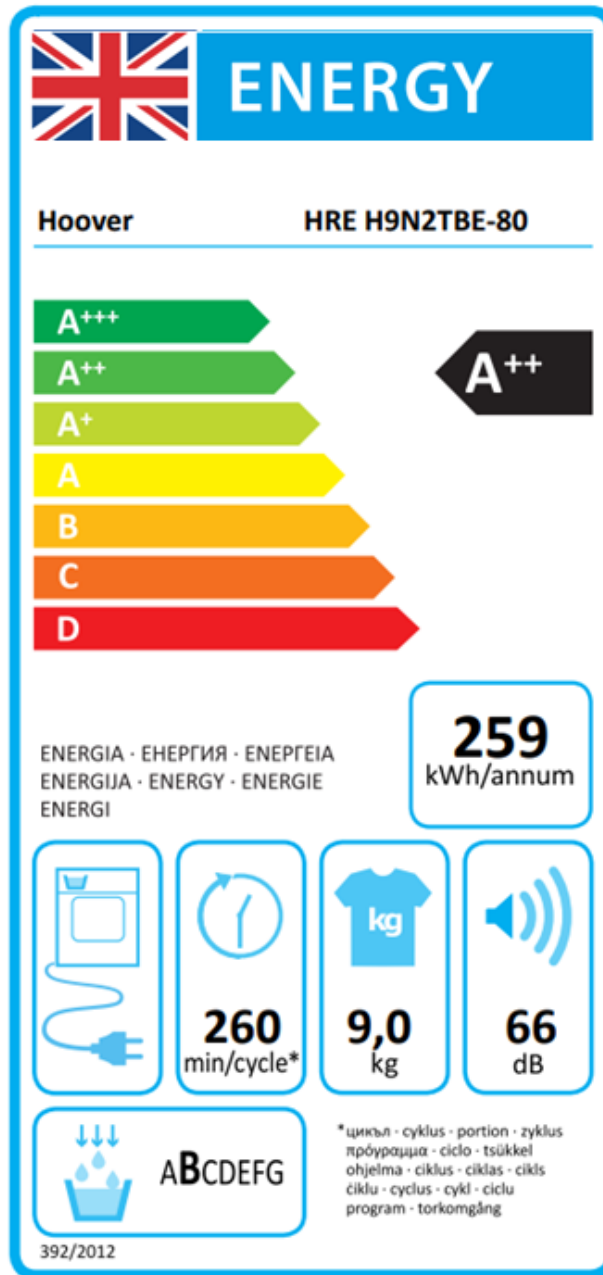

Energy Label for Customers In England, Scotland and Wales

Energy Label for Customers in Republic of Ireland and Northern Ireland