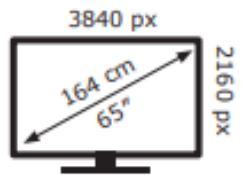

Hisense

65A85QTUK

108 kWh/1000h

ABCDEF**G**

100 kWh/1000h

2019/2013

Hisense

65A85QTUK