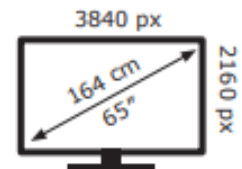

Hisense

65A85QTUK

108 kWh/1000h

ABCDEF**G**

100 kWh/1000h

2019/2013

Hisense

65A85QTUK

108 kWh/1000h

ABCDEF**G**

100 kWh/1000h

2019/2013