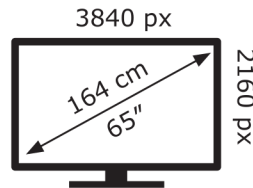

Hisense

65S7NQTUK

84 kWh/1000h

2019/2013

Hisense

65S7NQTUK

84 kWh/1000h

2019/2013