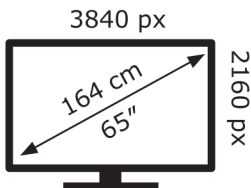

Hisense

65S7NQTUK

84 kWh/1000h

2019/2013

Hisense

65S7NQTUK

84 kWh/1000h

2019/2013