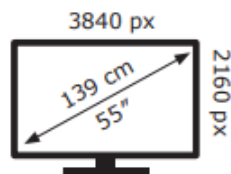

TCL

55A300WX1

60 kWh/1000h

ABCDEF**G**

155 kWh/1000h

2019/2013

TCL

55A300WX1

60 kWh/1000h

ABCDEF**G**

155 kWh/1000h

2019/2013