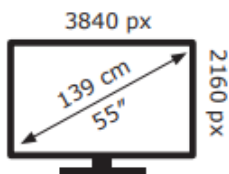

TCL

55A300WX1

60 kWh/1000h

ABCDEF**G**

155 kWh/1000h

2019/2013

TCL

55A300WX1