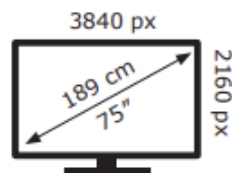

TCL

75A300WX1

127 kWh/1000h

ABCDEF**G**

193 kWh/1000h

2019/2013

TCL

75A300WX1

127 kWh/1000h

ABCDEF**G**

193 kWh/1000h

2019/2013