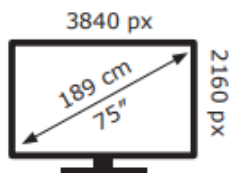

TCL

75A300WX1

**127** kWh/1000h

ABCDEF**G**

**193** kWh/1000h

2019/2013

TCL

75A300WX1