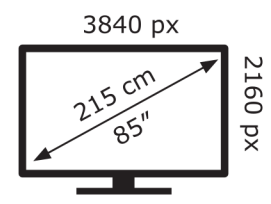

85U8QTUK

86 kWh/1000h

ABCDEF**G**
HDR
350 kWh/1000h

2019/2013