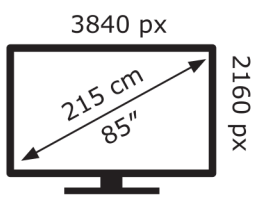

ENERG

Hisense

85U8QTUK

86 kWh/1000h

ABCDEF**G**
HDR
350 kWh/1000h

2019/2013

ENERG

Hisense