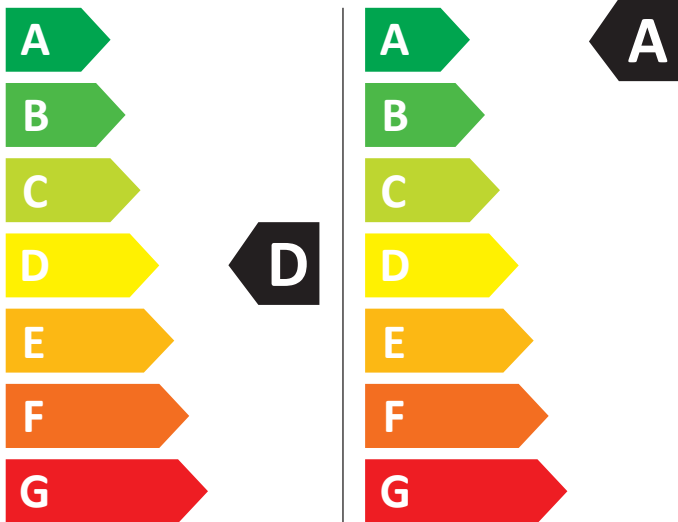

ENERG

Candy

BC4686M4D8-80

308 kWh / 100

38 kWh / 100

6,0 kg

8,0 kg

86 L