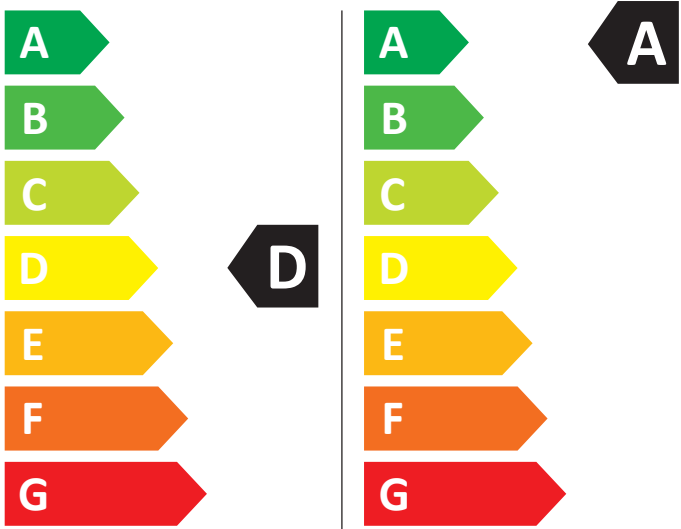

Candy BC4686M4D8-80

Candy BC4686M4D8-80

308 kWh / 100 cycles

38 kWh / 100 cycles

308 kWh / 100 cycles

38 kWh / 100 cycles

6,0 kg  8,0 kg

6.0 kg  8.0 kg