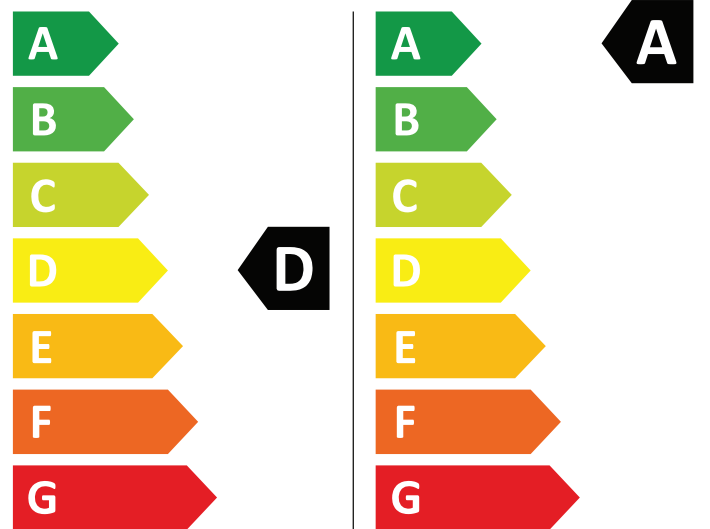

Candy BC4686M4D8-80

Candy BC4686M4D8-80

308 kWh / 100 cycles

38 kWh / 100 cycles

308 kWh / 100 cycles

38 kWh / 100 cycles

6,0 kg  8,0 kg

6.0 kg  8.0 kg