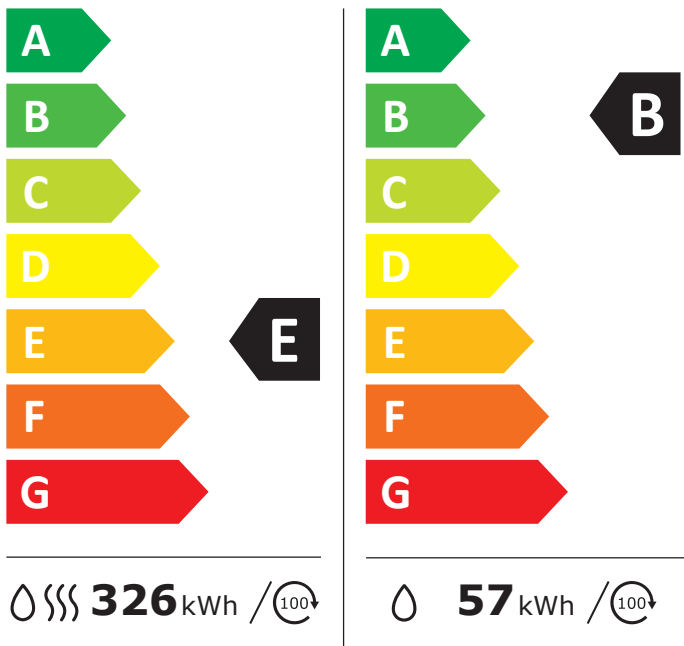

Candy

CBD 495D14-80

Candy

CBD 495D14-80

5,0 kg  9,0 kg

5.0 kg  9.0 kg

75 L  46 L

75 L  46 L

7:20  3:48

7:20  3:48

  
A **B** C D E F G

 77 dB  
A B **C** D

2019/2014

  
A **B** C D E F G

 77 dB  
A B **C** D

2019/2014