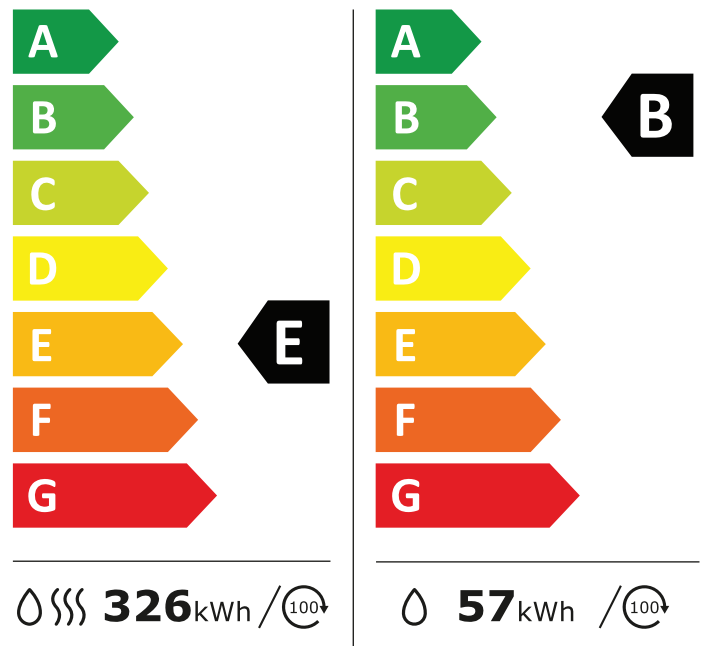

Candy

CBD 495D14-80

Candy

CBD 495D14-80

5,0 kg  9,0 kg

5.0 kg  9.0 kg

75 L  46 L

75 L  46 L

7:20  3:48

7:20  3:48

  
A **B** C D E F G

 77 dB  
A B **C** D

2019/2014

  
A **B** C D E F G

 77 dB  
A B **C** D

2019/2014