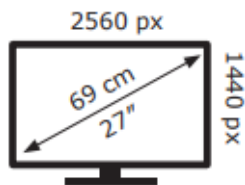

acer

CB272U G

21 kWh/1000h

ABCDEF**G**

37 kWh/1000h

2019/2013

acer

CB272U G