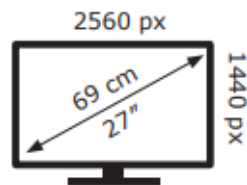

acer

CB272U G

21 kWh/1000h

ABCDEF**G**

37 kWh/1000h

2019/2013

acer

CB272U G

21 kWh/1000h

ABCDEF**G**

37 kWh/1000h

2019/2013