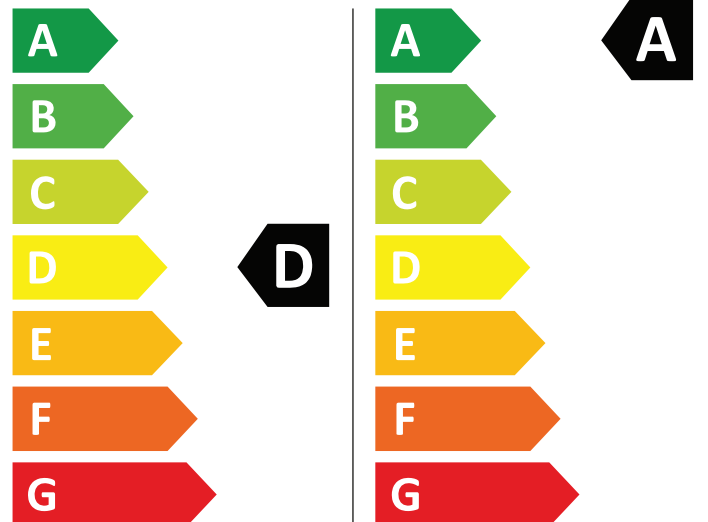

Candy

BC4S496M6DB8-80

308 kWh / 100

40 kWh / 100

Candy

BC4S496M6DB8-80

308 kWh / 100

40 kWh / 100