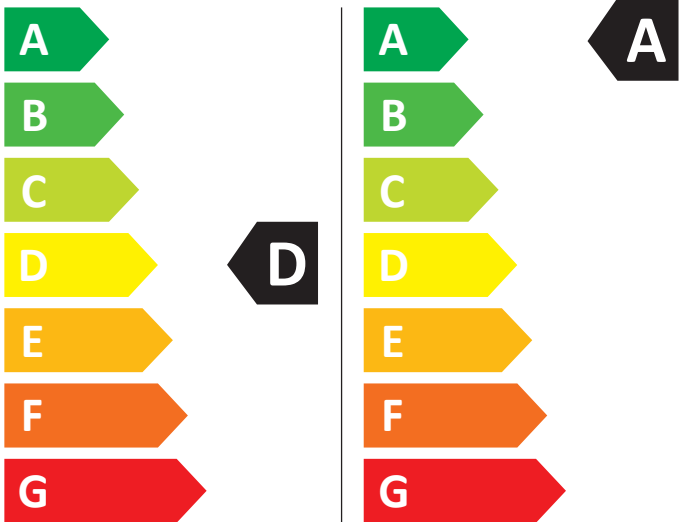

Candy

BC4S496M6DB8-80

308 kWh / 100

40 kWh / 100

Candy

BC4S496M6DB8-80

308 kWh / 100

40 kWh / 100