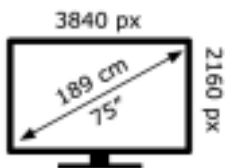

# ENERGY

SONY®

K-75S3

**106** kWh/1000h

ABCDEF**G**

**148** kWh/1000h

2019/2013