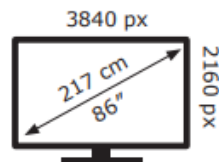

104 kWh/1000h

ABCDEF**G**
HDR
226 kWh/1000h