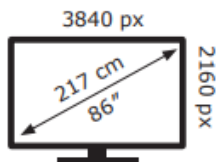

LG Electronics

86QNE85A6C

104 kWh/1000h

ABCDEF**G**
HDR
226 kWh/1000h

2019/2013

LG Electronics

86QNE85A6C

104 kWh/1000h