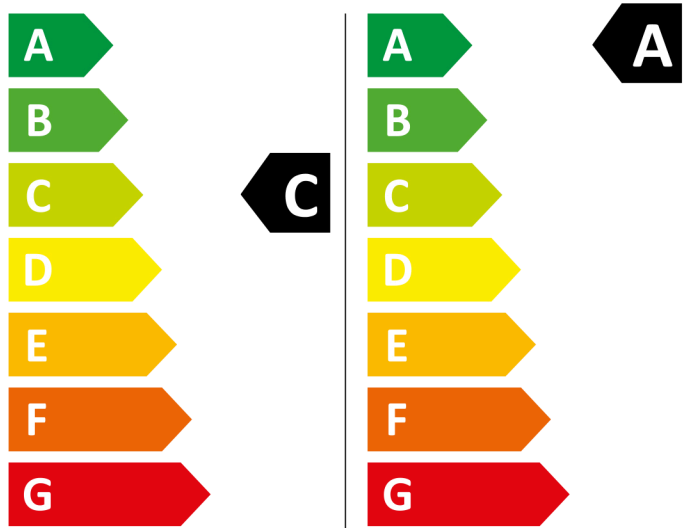

HOTPOINT

NDD 11748 DA UK

🚰 281 kWh/100

💧 42 kWh/100

7,0 kg

11,0 kg

51 L

50 L

10:15

4:00

ABCDEFG

 79 dB
ABC**D**

2019/2014

HOTPOINT

NDD 11748 DA UK

🚰 281 kWh/100

💧 42 kWh/100

7,0 kg

11,0 kg

51 L

50 L

10:15

4:00

ABCDEFG