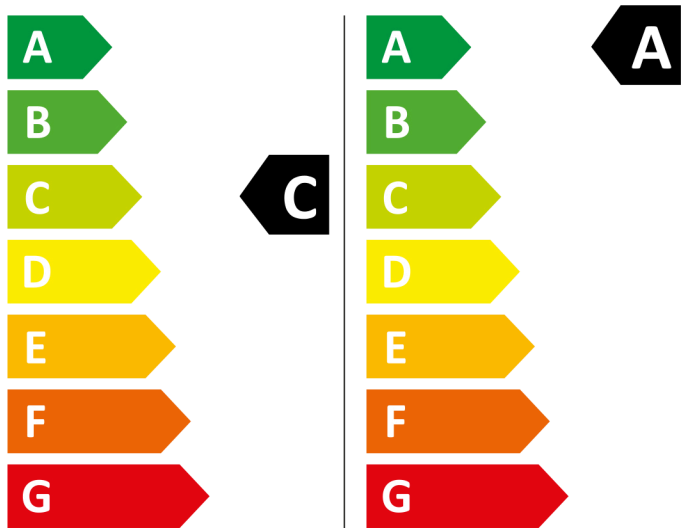

HOTPOINT

NDD 11748 DA UK

🚰 281 kWh/100

💧 42 kWh/100

7,0 kg

11,0 kg

51 L

50 L

10:15

4:00

ABCDEFG

 79 dB
ABC**D**

2019/2014

HOTPOINT

NDD 11748 DA UK

🚰 281 kWh/100