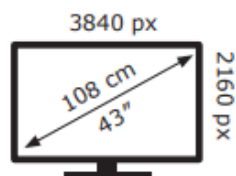

42 kWh/1000h

ABCDEF**G**
HDR
75 kWh/1000h