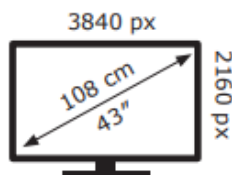

PHILIPS

43PUS7000/05

42 kWh/1000h

ABCDEF**G**
HDR
75 kWh/1000h

2019/2013

PHILIPS

43PUS7000/05

42 kWh/1000h