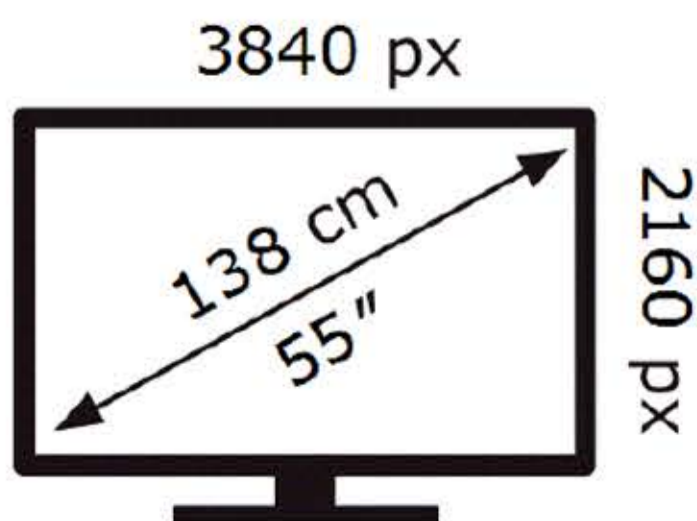

ENERG

Samsung

QE55LS03FAU

82 kWh/1000h

ABCDEF **G**

175 kWh/1000h

2019/2013