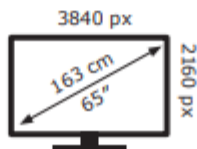

Energy Label for customers in Republic of Ireland and Northern Ireland

ENERG

Samsung

QE65S90FAT

89 kWh/1000h

ABCDEF**G**

204 kWh/1000h

2019/2013