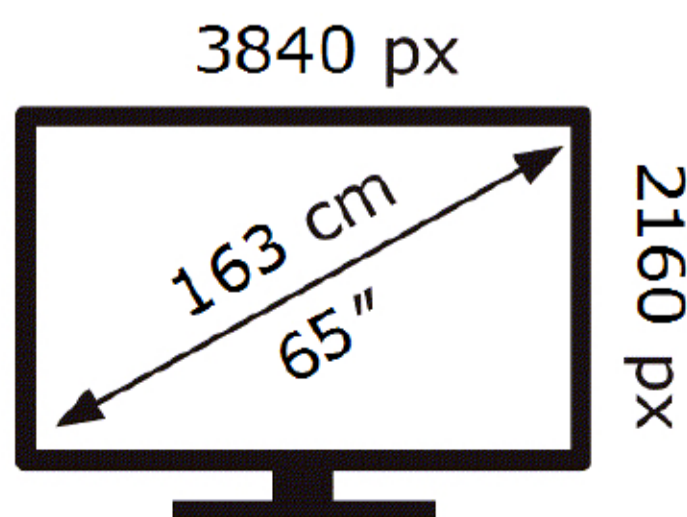

ENERGY

Samsung

QE65QN80FAU

101 kWh/1000h

ABCDEF **G**

272 kWh/1000h

2019/2013