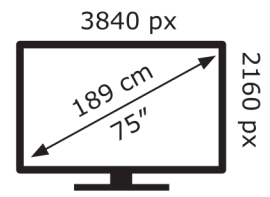

Hisense 75U8QTUK

85 kWh/1000h

ABCDEF**G**
HDR
300 kWh/1000h

2019/2013

Hisense 75U8QTUK

85 kWh/1000h

ABCDEF**G**
HDR
300 kWh/1000h

2019/2013