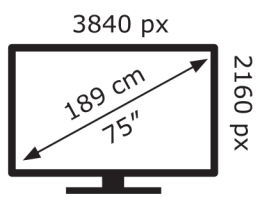

Hisense 75U8QTUK

85 kWh/1000h

ABCDEF**G**
HDR
300 kWh/1000h

2019/2013

Hisense 75U8QTUK

85 kWh/1000h

ABCDEF**G**
HDR
300 kWh/1000h

2019/2013