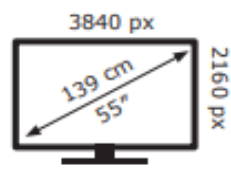

Hisense

55U8QTUK

**64** kWh/1000h

ABCDEF**G**  
**HDR**  
**160** kWh/1000h

2019/2013 1

Hisense

55U8QTUK

**64** kWh/1000h