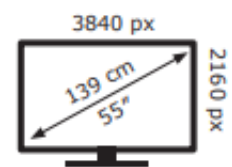

64 kWh/1000h

ABCDEF**G**
HDR
160 kWh/1000h