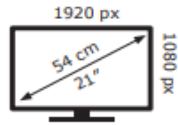

# Energy Label for customers in Republic of Ireland and Northern Ireland

MSI

PRO MP223 E2

**15** kWh/1000h

2019/9/2013

MSI

PRO MP223 E2

**15** kWh/1000h