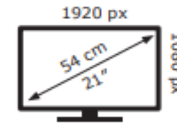

# Energy Label for customers in Republic of Ireland and Northern Ireland

MSI

PRO MP223 E2

**15** kWh/1000h

2019/9/2013

MSI

PRO MP223 E2

**15** kWh/1000h