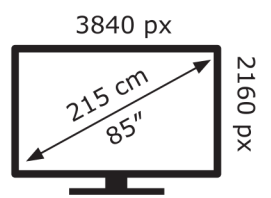

Hisense 85U7QTUK PRO

85 kWh/1000h

ABCDEF**G**
HDR
320 kWh/1000h

2019/2013

Hisense 85U7QTUK PRO

85 kWh/1000h

ABCDEF**G**
HDR
320 kWh/1000h

2019/2013