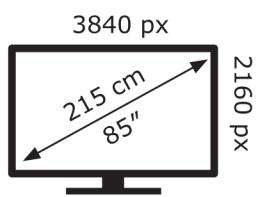

Hisense 85U7QTUK PRO

85 kWh/1000h

ABCDEF**G**
HDR
320 kWh/1000h

2019/2013

Hisense 85U7QTUK PRO

85 kWh/1000h

ABCDEF**G**
HDR
320 kWh/1000h

2019/2013