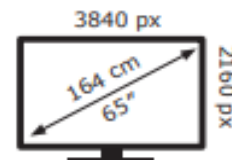

Energy Label for customers in
England, Scotland and Wales

Energy Label for customers in
Republic of Ireland and
Northern Ireland

Hisense

65E7QTUK

Hisense

65E7QTUK

84 kWh/1000h

84 kWh/1000h

ABCDEF**G**

160 kWh/1000h

2019/2013

ABCDEF**G**

160 kWh/1000h

2019/2013