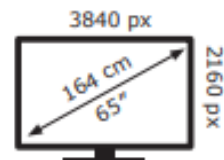

Energy Label for customers in
England, Scotland and Wales

Energy Label for customers in
Republic of Ireland and
Northern Ireland

Hisense

65E7QTUK

Hisense

65E7QTUK

84 kWh/1000h

84 kWh/1000h

ABCDEF**G**

160 kWh/1000h

2019/2013

ABCDEF**G**

160 kWh/1000h

2019/2013