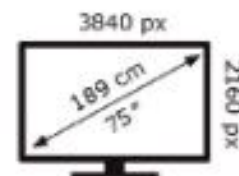

115 kWh/1000h

ABCDEF **G**
HDR
258 kWh/1000h