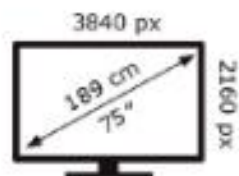

Samsung

QE75QN85FAU

115 kWh/1000h

ABCDEF **G**
HDR
258 kWh/1000h

2019/2013

Samsung

QE75QN85FAU

115 kWh/1000h