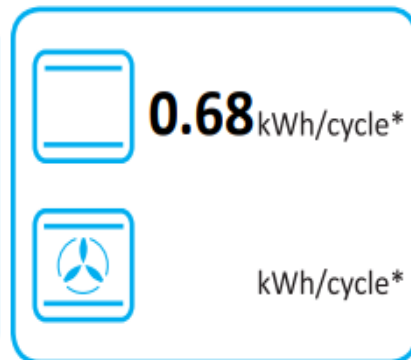

Energy Label for customers in
England, Scotland and Wales

Energy Label for customers in
**Republic of Ireland and
Northern Ireland**

KENWOOD

CK600DF

A

KENWOOD

CK600DF

A