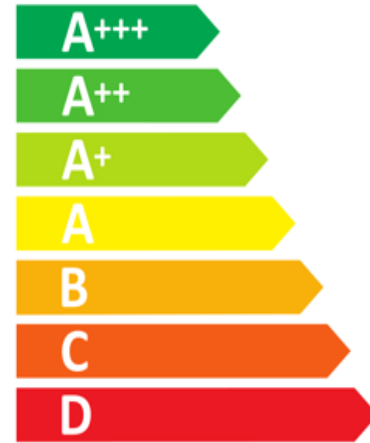

Energy Label for customers in
England, Scotland and Wales

Energy Label for customers in
**Republic of Ireland and
Northern Ireland**

Kenwood

KDC60B25

69 L

0.87 kWh/cycle*

0.79 kWh/cycle*

Kenwood

KDC60B25

69 L

0.87 kWh/cycle*

0.79 kWh/cycle*

Energy Label for customers in
England, Scotland and Wales

Energy Label for customers in
**Republic of Ireland and
Northern Ireland**

Kenwood

KDC60B25