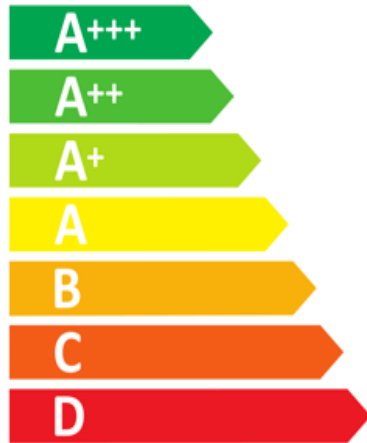

Energy Label for customers in
England, Scotland and Wales

Energy Label for customers in
**Republic of Ireland and
Northern Ireland**

Kenwood

KDC60B25

69 L

0.87 kWh/cycle*

0.79 kWh/cycle*

Kenwood

KDC60B25

69 L

0.87 kWh/cycle*

0.79 kWh/cycle*

Energy Label for customers in
England, Scotland and Wales

Energy Label for customers in
**Republic of Ireland and
Northern Ireland**

Kenwood

KDC60B25