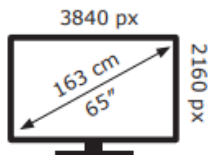

Samsung

QE65QN90FAT

89 kWh/1000h

ABCDEF**G**
HDR
231 kWh/1000h

2019/2013

Samsung

QE65QN90FAT

89 kWh/1000h