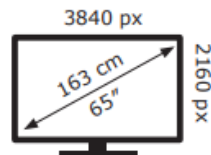

89 kWh/1000h

ABCDEF**G**
HDR
231 kWh/1000h