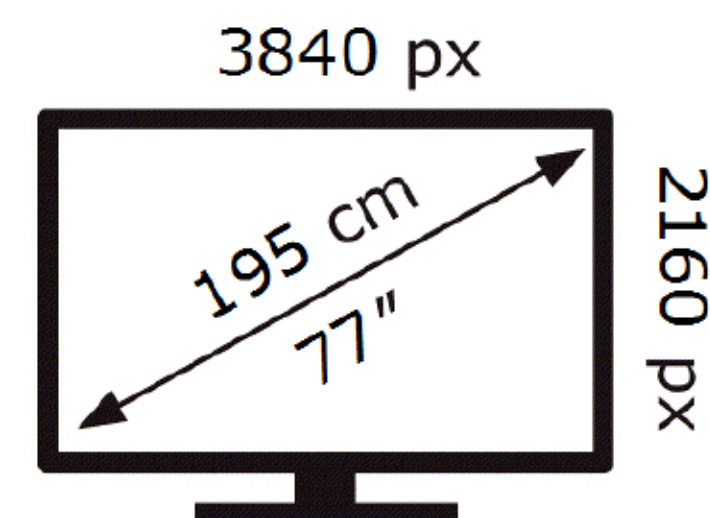

Samsung

QE77S95FAT

128 kWh/1000h

ABCDEF **G**

423 kWh/1000h

2019/2013

Samsung

QE77S95FAT

128 kWh/1000h

ABCDEF **G**

423 kWh/1000h

2019/2013