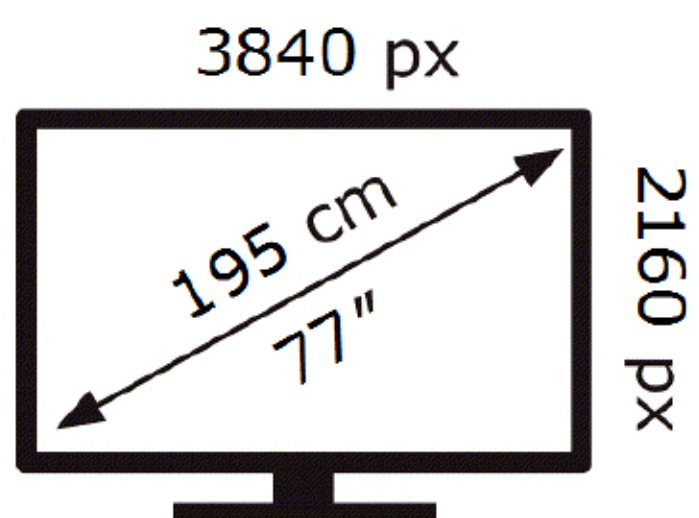

Samsung

QE77S95FAT

128 kWh/1000h

ABCDEF **G**

423 kWh/1000h

2019/2013

Samsung

QE77S95FAT