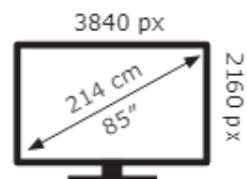

Samsung

QE85QN90FAT

122 kWh/1000h

ABCDEF**G**

326 kWh/1000h

2019/2013

Samsung

QE85QN90FAT

122 kWh/1000h

ABCDEF**G**

326 kWh/1000h

2019/2013