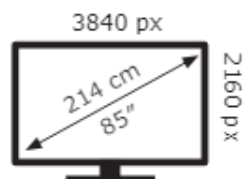

Samsung

QE85QN90FAT

122 kWh/1000h

ABCDEF**G**

326 kWh/1000h

2019/2013

Samsung

QE85QN90FAT