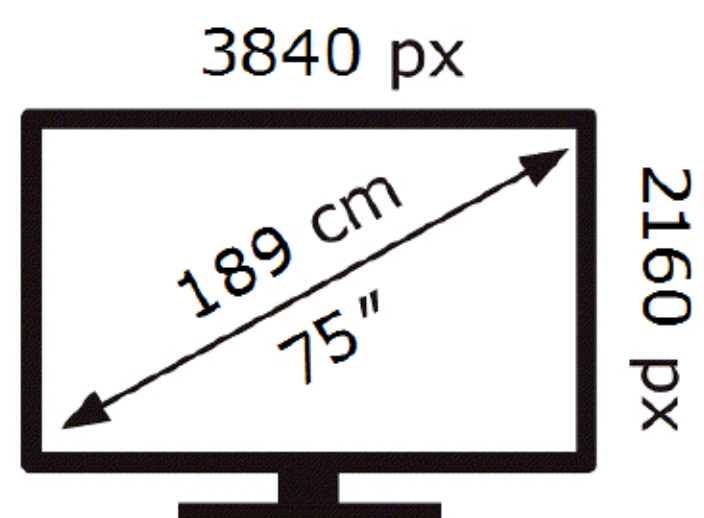

Samsung

QE75Q7F5AU

135 kWh/1000h

ABCDEF **G**

209 kWh/1000h

2019/2013

Samsung

QE75Q7F5AU