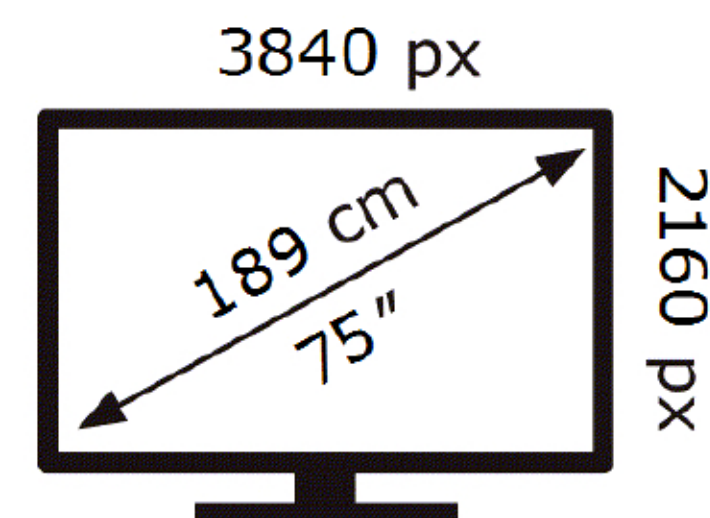

Samsung

QE75Q7F5AU

135 kWh/1000h

ABCDEF **G**

209 kWh/1000h

2019/2013

Samsung

QE75Q7F5AU

135 kWh/1000h

ABCDEF **G**

209 kWh/1000h

2019/2013