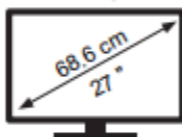

ENERG

MSI

PRO MP273QW E2

21 kWh/1000h

ABCDEF**G**

38 kWh/1000h

2560 px

1440 px