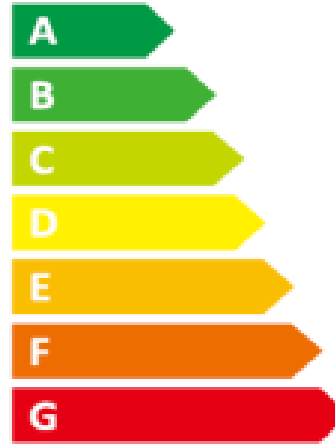

Energy Label for customers in
England, Scotland and Wales

Energy Label for customers in
Republic of Ireland and
Northern Ireland

KENWOOD

K4D90TD25

KENWOOD

K4D90TD25

D

D

255 kWh/annum

255 kWh/annum

179 L

343 L

179 L

343 L

39 dB

ABC**D**