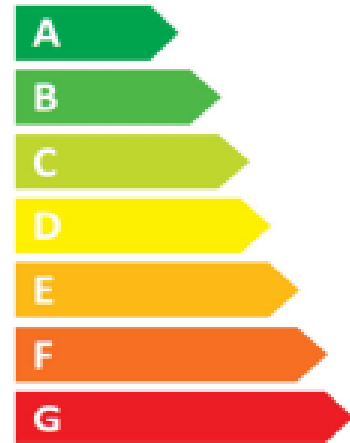

Energy Label for customers in  
England, Scotland and Wales

Energy Label for customers in  
Republic of Ireland and  
Northern Ireland

LOGIK

L145CFW25

E

**182** kWh/annum

**143** L

**37** dB