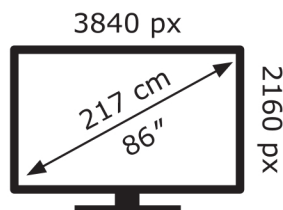

LG Electronics

86QNED9MA6B

157 kWh/1000h

ABCDEF**G**

255 kWh/1000h

2019/2013

LG Electronics

86QNED9MA6B