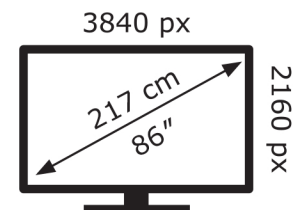

LG Electronics

86QNED9MA6B

157 kWh/1000h

ABCDEF**G**

255 kWh/1000h

2019/2013

LG Electronics

86QNED9MA6B

157 kWh/1000h

ABCDEF**G**

255 kWh/1000h

2019/2013