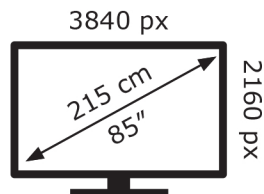

LG Electronics

85QNED93A6A

168 kWh/1000h

ABCDEF**G**

370 kWh/1000h

2019/2013

LG Electronics

85QNED93A6A