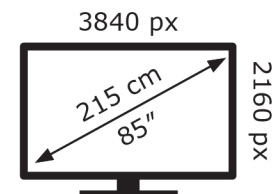

LG Electronics

85QNED93A6A

168 kWh/1000h

ABCDEF**G**

370 kWh/1000h

2019/2013

LG Electronics

85QNED93A6A

168 kWh/1000h

ABCDEF**G**

370 kWh/1000h

2019/2013