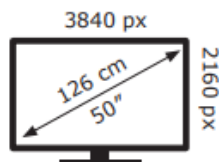

LG Electronics

50QNE86A6C

60 kWh/1000h

ABCDEF**G**

90 kWh/1000h

2019/2013

LG Electronics

50QNE86A6C