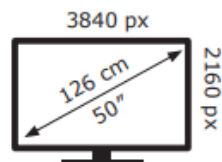

LG Electronics

50QNE86A6C

60 kWh/1000h

ABCDEF**G**

90 kWh/1000h

2019/2013

LG Electronics

50QNE86A6C

60 kWh/1000h

ABCDEF**G**

90 kWh/1000h

2019/2013