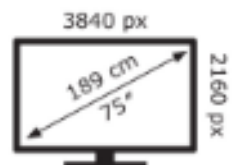

LG Electronics

75QNED9MA6B

**136** kWh/1000h

ABCDEF**G**  
**HDR**  
**208** kWh/1000h

2019/2013

LG Electronics

75QNED9MA6B

**136** kWh/1000h