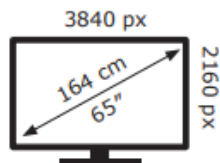

LG Electronics

65QNED82A6B

85 kWh/1000h

ABCDEF**G**

140 kWh/1000h

2019/2013

LG Electronics

65QNED82A6B