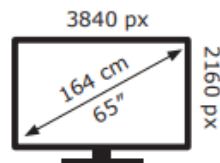

LG Electronics

65QNED82A6B

85 kWh/1000h

ABCDEF**G**

140 kWh/1000h

2019/2013

LG Electronics

65QNED82A6B

85 kWh/1000h

ABCDEF**G**

140 kWh/1000h

2019/2013