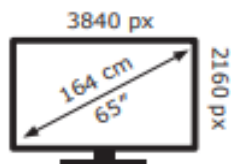

Energy Label for customers in  
England, Scotland and Wales

Energy Label for customers in  
**Republic of Ireland and  
Northern Ireland**

LG Electronics

65UA73006LA

**102** kWh/1000h

ABCDEF**G**  
**HDR**  
**135** kWh/1000h