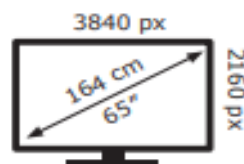

102 kWh/1000h

ABCDEF**G**
HDR
135 kWh/1000h