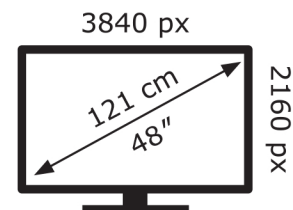

LG Electronics

OLED48C56LB

66 kWh/1000h

ABCDEF**G**

115 kWh/1000h

2019/2013

LG Electronics

OLED48C56LB

66 kWh/1000h

ABCDEF**G**

115 kWh/1000h

2019/2013