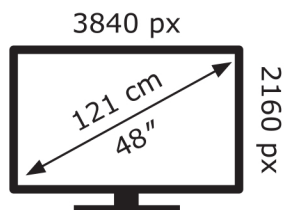

LG Electronics

OLED48C56LB

66 kWh/1000h

ABCDEF**G**

115 kWh/1000h

2019/2013

LG Electronics

OLED48C56LB