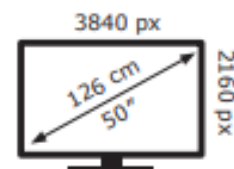

60 kWh/1000h

ABCDEF**G**
HDR
90 kWh/1000h