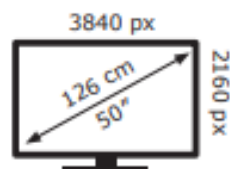

TCL

50T6C-UKX7

60 kWh/1000h

ABCDEF**G**
HDR
90 kWh/1000h

2019/2013

TCL

50T6C-UKX7

60 kWh/1000h