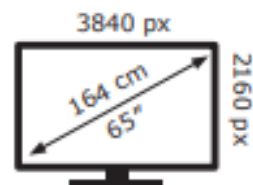

TCL

65C6KS-UKX7

100 kWh/1000h

ABCDEF**G**

223 kWh/1000h

2019/2013

TCL

65C6KS-UKX7

100 kWh/1000h

ABCDEF**G**

223 kWh/1000h

2019/2013