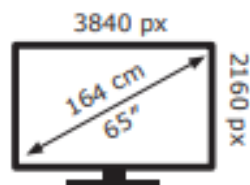

TCL

65C6KS-UKX7

**100** kWh/1000h

ABCDEF**G**

**223** kWh/1000h

2019/2013

TCL

65C6KS-UKX7