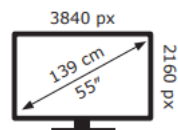

TCL

55C6KS-UKX7

76 kWh/1000h

ABCDEF**G**
HDR
165 kWh/1000h

2019/2013

TCL

55C6KS-UKX7

76 kWh/1000h