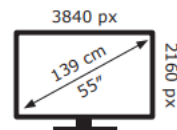

76 kWh/1000h

ABCDEF**G**
HDR
165 kWh/1000h