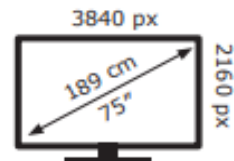

Energy Label for customers in
England, Scotland and Wales

Energy Label for customers in
Republic of Ireland and
Northern Ireland

TCL

75C7KX7

128 kWh/1000h

ABCDEF**G**

365 kWh/1000h

2019/2013