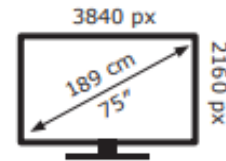

Energy Label for customers in
England, Scotland and Wales

Energy Label for customers in
Republic of Ireland and
Northern Ireland

TCL

75C7KX7

128 kWh/1000h

ABCDEF**G**

365 kWh/1000h

2019/2013

TCL

75C7KX7

128 kWh/1000h

ABCDEF**G**

365 kWh/1000h

2019/2013