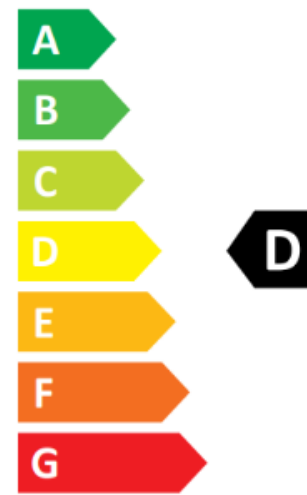

Energy Label for customers in
England, Scotland and Wales

Energy Label for customers in
Republic of Ireland and
Northern Ireland

Logik

LI8W6D25

Logik

LI8W6D25

307 kWh / 100

42 kWh / 100

307 kWh / 100

42 kWh / 100

6,0 kg  8,0 kg

6,0 kg  8,0 kg

90 L  48 L

90 L  48 L

9:30  3:38

9:30  3:38