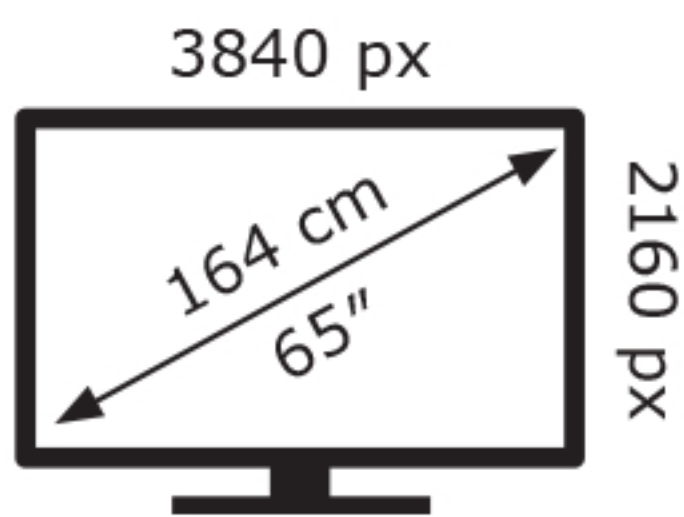

TCL

65P8K-UKX7

102 kWh/1000h

ABCDEF**G**

190 kWh/1000h

2019/2013

TCL

65P8K-UKX7