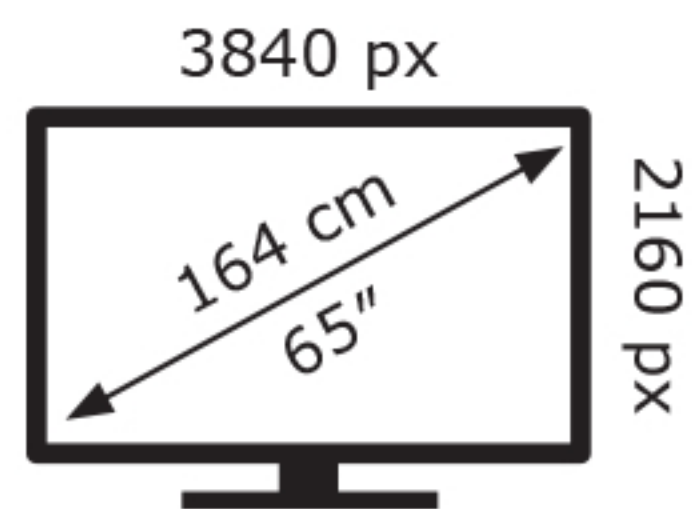

TCL

65P8K-UKX7

102 kWh/1000h

ABCDEF**G**

190 kWh/1000h

2019/2013

TCL

65P8K-UKX7

102 kWh/1000h

ABCDEF**G**

190 kWh/1000h

2019/2013